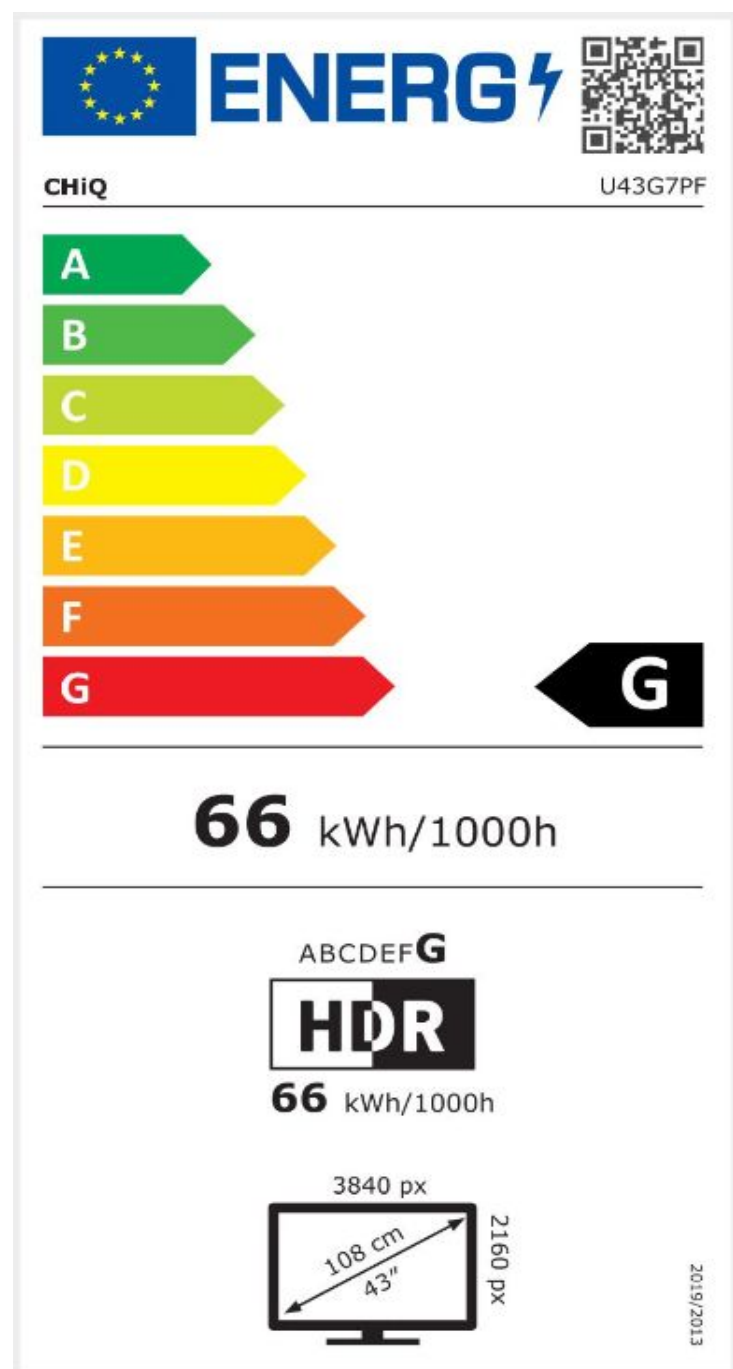

ENERGY LABEL

SMART FUNCTION

Quad Core	•
HbbTV	2.0
Google Assistant	•
Google Play	•
Google Music/Game	•
Chromecast/Airplay	•
Google Smart home	•
NETFLIX	•
Works with amazon alexa	•
Hands-free voice control	•
Amazon Prime Video	•
Youtube	•
Internet Browser	•
VP9	•
APP Store	•
Bluetooth	5.0
WIFI	2.4G/2T2R

CONTACT

Changhong Deutschland
Germany, Austria, Switzerland
Breitenbachstr. 10, D-13509 Berlin
Phone: +49 (0)30 86 32 033 50/ Fax: +49 (0)30 86 32 033 51
E-Mail: info@changhong.de website: <http://de.chiq.com>

Changhong Europe
Changhong Czech
Argentinská 38, 170 00 Praha 7, Czech Republic ;
Factory: Severní 2439, Nymburk 28802, Czech Republic
TEL: + 420 242 408 834 Fax: +420 220 580 735
E-Mail: info@changhong.eu website: <http://cz.chiq.com>

Changhong France
E-Mail: info@changhong.eu website: <http://fr.chiq.com>

Changhong Spain
E-Mail: info@changhong.eu website : <http://es.chiq.com>

Changhong Netherland and Belgium
E-Mail: info@changhong.eu website : <http://nl.chiq.com>

Changhong Poland
E-Mail: info@changhong.eu website : <http://pl.chiq.com>